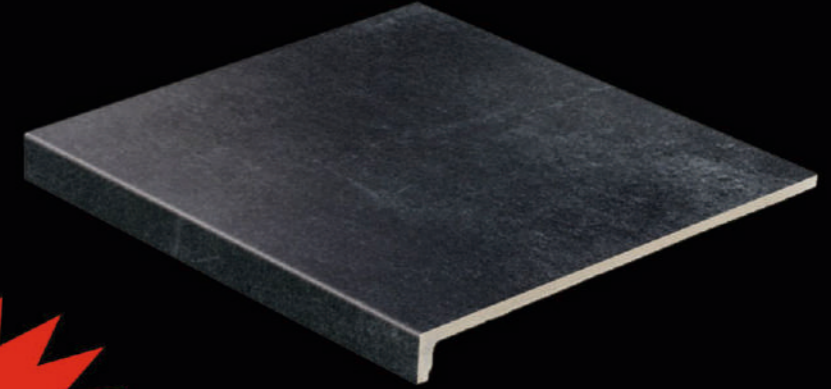

9430.717 anthra