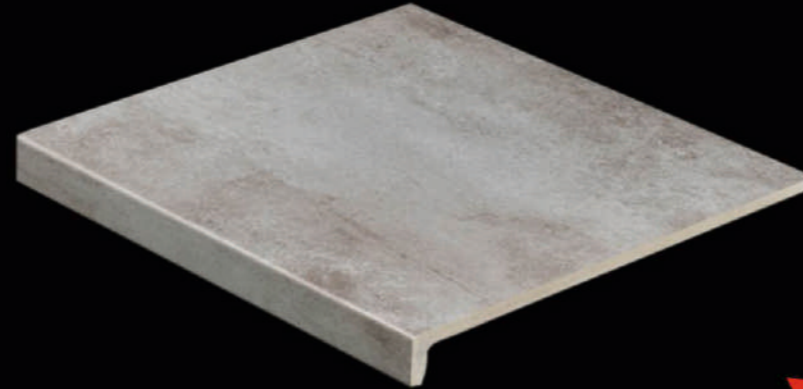

КЛИНКЕРНЫЕ СТУПЕНИ

9430.705 beton